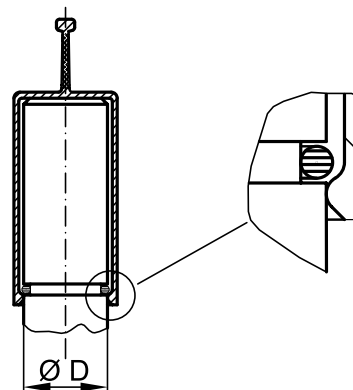

GRIP CAPS

GPN 210

Free test samples:

+49 4442 982-9100
poeppele.com/en/gpn210

Standard colour: Yellow

Material: EVA (plasticiser-free)

Saves time.

With ergonomically designed removal tab for easy handling.

Cleaner.

Upon request, we can manufacture in the specially designed cleanroom in accordance with VDA Volume 19 and ISO 16232. For further information, please refer to page 129.

Better.

Suitable for pipe ends, hoses and studs. With circumferential sealing lip for a firm fit.

Suitable for external

Dimensions

item	Suitable for external		Dimensions		Order no.
	diameter D	(G)	(M)		
GPN 210 ZL 4 × 21	4	21.1	34.2		210 0421 0000
GPN 210 ZL 5 × 20	5	20	36.5		210 0520 0000
GPN 210 ZL 6 × 10	6	10	26.5		210 0610 0000
GPN 210 ZL 6 × 20	6	20	36.5		210 0620 0000
GPN 210 ZL 7 × 20	7	20	37		210 0720 0000
GPN 210 ZL 8 × 10	8	10	26.5		210 0810 0000
GPN 210 ZL 8 × 20	8	20	36.5		210 0820 0000
GPN 210 ZL 9 × 20	9	20	36.5		210 0920 0000
GPN 210 ZL 10 × 10	10	10	26.5		210 1010 0000
GPN 210 ZL 10 × 20	10	20	36.5		210 1020 0000
GPN 210 ZL 11 × 20	11	20	36.5		210 1120 0000
GPN 210 ZL 12 × 10	12	10	26.5		210 1210 0000
GPN 210 ZL 12 × 20	12	20	36.5		210 1220 0000
GPN 210 ZL 12 × 30	12	30	46.5		210 1230 0000
GPN 210 ZL 13 × 20	13	20	36.5		210 1320 0000
GPN 210 ZL 14 × 10	14	10	26.5		210 1410 0000
GPN 210 ZL 14 × 20	14	20	36.5		210 1420 0000
GPN 210 ZL 15 × 20	15	20	36.5		210 1520 0000
GPN 210 ZL 16 × 10	16	10	26.5		210 1610 0000
GPN 210 ZL 16 × 20	16	20	36.5		210 1620 0000
GPN 210 ZL 17 × 20	17	20	36.5		210 1720 0000
GPN 210 ZL 18 × 10	18	10	26.5		210 1810 0000
GPN 210 ZL 18 × 20	18	20	36.5		210 1820 0000
GPN 210 ZL 19 × 20	19	20	36.5		210 1920 0000
GPN 210 ZL 20 × 10	20	10	26.5		210 2010 0000
GPN 210 ZL 20 × 20	20	20	36.5		210 2020 0000
GPN 210 ZL 20 × 30	20	30	46.5		210 2030 0000
GPN 210 ZL 22 × 20	22	20	36.5		210 2220 0000
GPN 210 ZL 24 × 20	24	20	36.5		210 2420 0000
GPN 210 ZL 26 × 20	26	20	36.5		210 2620 0000
GPN 210 ZL 28 × 20	28	20	36.5		210 2820 0000
GPN 210 ZL 30 × 20	30	20	36.5		210 3020 0000

Size in mm

For information regarding materials, colours, drawings and the use of our items, please refer to pages 124/125.

You might also be interested in the following products: GPN 211, GPN 215, GPN 240, GPN 241

PÖPPELMANN

KAPSTO®