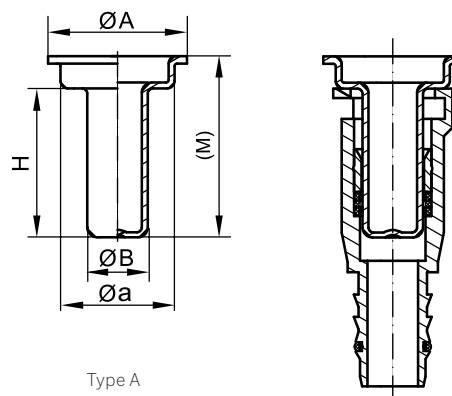

QC-PLUGS

GPN 245

Watch the film now:

poeppele.com/en/gpn245a
poeppele.com/en/gpn245b

Type A

Type A

item	Suitable for external SAE couplings		Dimensions					Order no.
	Nominal width mm	Nominal width Inch	A	a	B	H	(M)	
GPN 245 QC 8	8	5/16	26	22	7,6	27	33	245 0008 0000
GPN 245 QC 10	10	7/16	21	18	9,6	30	34	245 0010 0000
GPN 245 QC 12,7	12,7	1/2	28	23	12,2	30	36,5	245 0127 0000
GPN 245 QC 14,24	14,24		32	28	13,4	28	34,5	245 1424 0000
GPN 245 QC 15,9	15,9		34	30	15,7	35	43	245 0159 0000

Size in mm

Standard colour: Natural

Type A material: PE-HD

Type B material: PE-LD

Better fit.

Suitable for SAE quick connectors, based on SAE J2044.

Seals better.

Suitable for pressure testing depending on the application.

Cleaner.

Upon request, we can manufacture in the specially designed cleanroom in accordance with VDA Volume 19 and ISO 16232. For further information, please refer to page 129.

Better.

Clamping is carried out gently and safely on the internal sealing rings of the connector.

Type B

item	Suitable for external SAE couplings		Dimensions					Order no.
	Nominal width mm	Nominal width Inch	A	(a)	B	H	(M)	
GPN 245 QCL 6,35	6,35	1/4	31,6	20,6	6,35	25,3	26,8	246 0635 0000
GPN 245 QCL 9,5	9,5	3/8	30,8	16,8	9,5	25,8	27,3	246 0095 0000
GPN 245 QCL 12	12		38	24	11,8	29,2	30,7	246 0012 0000

Size in mm

For information regarding materials, colours, drawings and the use of our items, please refer to pages 124/125.

You might also be interested in the following products: GPN 210, GPN 211, GPN 240, GPN 241

PÖPPELMANN

KAPSTO®