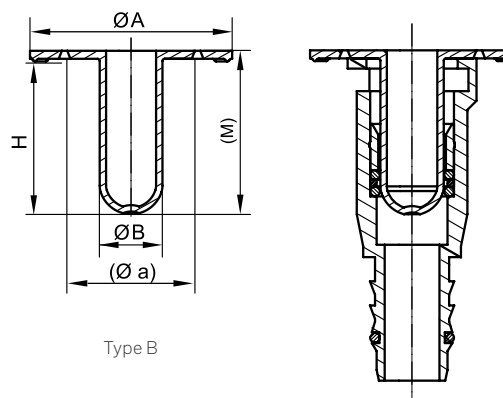

| item | Suitable for external SAE couplings | | Dimensions | | | | | Order no. |
|------------------|-------------------------------------|--------------------|------------|----|------|----|------|---------------|
| | Nominal width mm | Nominal width Inch | A | a | B | H | (M) | |
| GPN 245 QC 8 | 8 | 5/16 | 26 | 22 | 7,6 | 27 | 33 | 245 0008 0000 |
| GPN 245 QC 10 | 10 | 7/16 | 21 | 18 | 9,6 | 30 | 34 | 245 0010 0000 |
| GPN 245 QC 12,7 | 12,7 | 1/2 | 28 | 23 | 12,2 | 30 | 36,5 | 245 0127 0000 |
| GPN 245 QC 14,24 | 14,24 | | 32 | 28 | 13,4 | 28 | 34,5 | 245 1424 0000 |
| GPN 245 QC 15,9 | 15,9 | | 34 | 30 | 15,7 | 35 | 43 | 245 0159 0000 |

Size in mm

Standard colour: Natural

Type A material: PE-HD

Type B material: PE-LD

Better fit.

Suitable for SAE quick connectors, based on SAE J2044.

Seals better.

Suitable for pressure testing depending on the application.

Type B

Type B

| item | Suitable for external SAE couplings | | Dimensions | | | | | Order no. |
|------------------|-------------------------------------|--------------------|------------|------|------|------|------|---------------|
| | Nominal width mm | Nominal width Inch | A | (a) | B | H | (M) | |
| GPN 245 QCL 6,35 | 6,35 | 1/4 | 31,6 | 20,6 | 6,35 | 25,3 | 26,8 | 246 0635 0000 |
| GPN 245 QCL 9,5 | 9,5 | 3/8 | 30,8 | 16,8 | 9,5 | 25,8 | 27,3 | 246 0095 0000 |
| GPN 245 QCL 12 | 12 | | 38 | 24 | 11,8 | 29,2 | 30,7 | 246 0012 0000 |

Size in mm

For information regarding materials, colours, drawings and the use of our items, please refer to pages 124/125.

You might also be interested in the following products: GPN 210, GPN 211, GPN 240, GPN 241